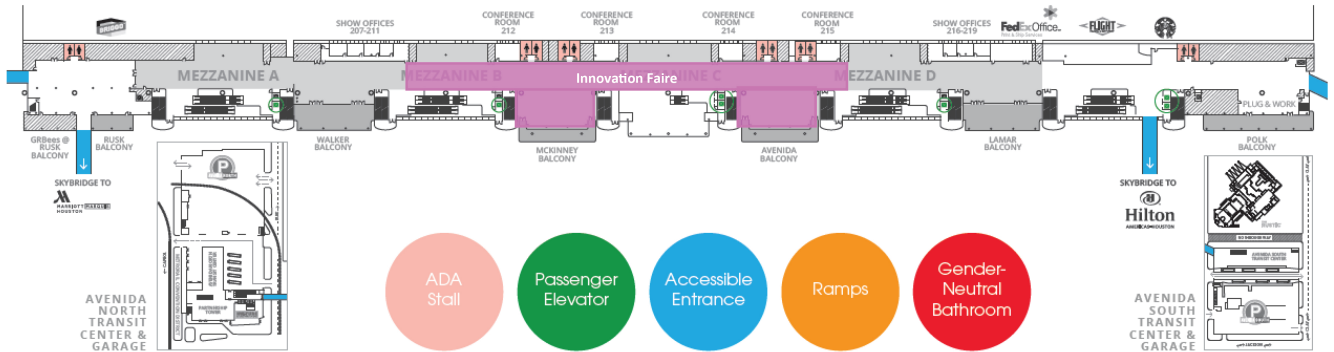

## GEORGE R. BROWN CONVENTION CENTER MAP + FLOOR PLANS

LEVEL 1

LEVEL 2

LEVEL 3

## TUESDAY, APRIL 15

TIME	EVENT	LOCATION
3:00PM - 6:00PM	FIRST® Tech Challenge Team Check-In, Robot Help Desk	GRB L3

## WEDNESDAY, APRIL 16

TIME	EVENT	LOCATION
6:00AM - 6:00PM	FIRST® Store Open	GRB L1
7:30AM - 7:00PM	FIRST Tech Challenge Pits Open	GRB L3
10:00AM - 4:00PM	FIRST® Innovation Faire	GRB L2
10:00AM - 6:45PM	FIRST Championship Conferences	GRB L3
11:00AM - 4:30PM	FIRST® LEGO® League Pits Open	GRB L3
2:00PM - 7:30PM	FIRST® Robotics Competition Pits Open	GRB L1
4:00PM - 6:45PM	FIRST Tech Challenge Game Action	GRB L3
6:00PM - 8:00PM	FIRST Championship Block Party - Silent Disco	Avenidas Plaza