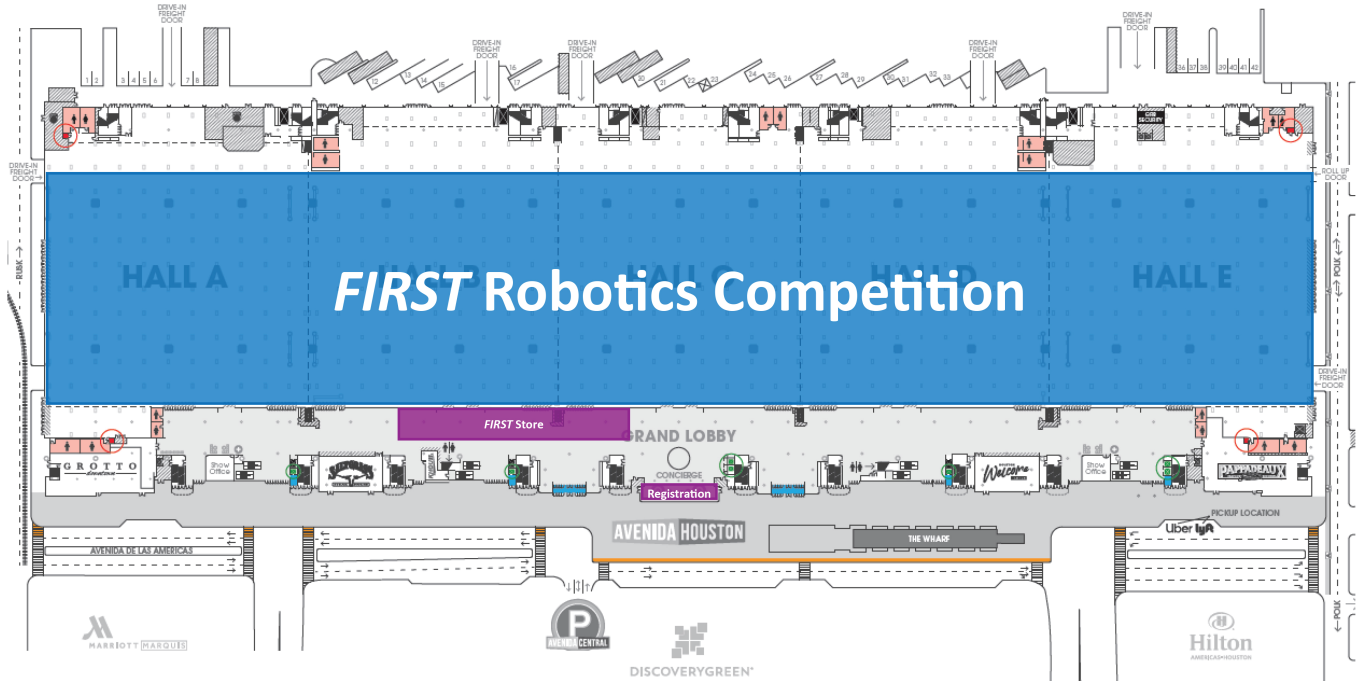

## GEORGE R. BROWN CONVENTION CENTER MAP + FLOOR PLANS

LEVEL 1

LEVEL 2

LEVEL 3

## TUESDAY, APRIL 15

TIME	EVENT	LOCATION
3:00PM - 6:00PM	FIRST® Tech Challenge Team Check-In, Robot Help Desk	GRB L3

## THURSDAY, APRIL 17

TIME	EVENT	LOCATION
6:00AM - 6:00PM	FIRST Store Open	GRB L1
7:00AM - 5:00PM	FIRST LEGO League Challenge Pits Open and Game Action	GRB L3
7:00AM - 6:30PM	FIRST Robotics Competition Pits and Game Action	GRB L1
7:30AM - 6:30PM	FIRST Tech Challenge Pits Open and Game Action	GRB L3
9:00AM - 4:45PM	FIRST Championship Conferences	GRB L3
10:00AM - 4:00PM	FIRST Innovation Faire	GRB L2
10:00AM - 4:00PM	Family Engagement Zone Activities Open	GRB L3
12:00PM - 4:00PM	FIRST LEGO League Explore Festival Open	GRB L3
6:00PM - 8:00PM	FIRST Championship Block Party - Live Band Karaoke	Avenidas Plaza

## FRIDAY, APRIL 18

TIME	EVENT	LOCATION
6:00AM - 6:00PM	FIRST Store Open	GRB L1
7:00AM - 4:30PM	FIRST LEGO League Challenge Pits Open and Game Action	GRB L3
7:00AM - 6:30PM	FIRST Robotics Competition Pits and Game Action	GRB L1
7:30AM - 6:30PM	FIRST Tech Challenge Pits Open and Game Action	GRB L3
9:00AM - 3:00PM	FIRST LEGO League Explore Festival Open	GRB L3
9:00AM - 4:45PM	FIRST Championship Conferences	GRB L3
10:00AM - 4:00PM	FIRST Innovation Faire	GRB L2
10:00AM - 4:00PM	Family Engagement Zone Activities Open	GRB L3
6:00PM - 8:00PM	FIRST Championship Block Party	Avenidas Plaza