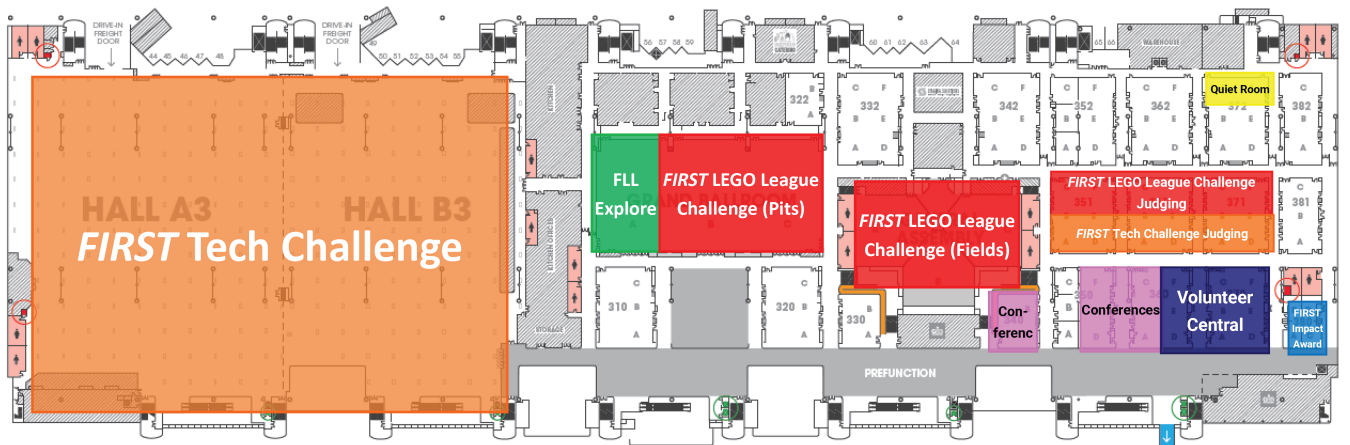

## GEORGE R. BROWN CONVENTION CENTER MAP + FLOOR PLANS

LEVEL 1

LEVEL 2

LEVEL 3

## WEDNESDAY, APRIL 16

TIME	EVENT	LOCATION
6:00AM - 6:00PM	FIRST® Store Open	GRB L1
7:30AM - 7:00PM	FIRST Tech Challenge Pits Open	GRB L3
10:00AM - 4:00PM	FIRST® Innovation Faire	GRB L2
10:00AM - 6:45PM	FIRST Championship Conferences	GRB L3
11:00AM - 4:30PM	FIRST® LEGO® League Pits Open	GRB L3
2:00PM - 7:30PM	FIRST® Robotics Competition Pits Open	GRB L1
4:00PM - 6:45PM	FIRST Tech Challenge Game Action	GRB L3
6:00PM - 8:00PM	FIRST Championship Block Party - Silent Disco	Avenidas Plaza

## THURSDAY, APRIL 17

TIME	EVENT	LOCATION
6:00AM - 6:00PM	FIRST Store Open	GRB L1
7:00AM - 5:00PM	FIRST LEGO League Challenge Pits Open and Game Action	GRB L3
7:00AM - 6:30PM	FIRST Robotics Competition Pits and Game Action	GRB L1
7:30AM - 6:30PM	FIRST Tech Challenge Pits Open and Game Action	GRB L3
9:00AM - 4:45PM	FIRST Championship Conferences	GRB L3
10:00AM - 4:00PM	FIRST Innovation Faire	GRB L2
10:00AM - 4:00PM	Family Engagement Zone Activities Open	GRB L3
12:00PM - 4:00PM	FIRST LEGO League Explore Festival Open	GRB L3
6:00PM - 8:00PM	FIRST Championship Block Party - Live Band Karaoke	Avenidas Plaza

## FRIDAY, APRIL 18

TIME	EVENT	LOCATION
6:00AM - 6:00PM	FIRST Store Open	GRB L1
7:00AM - 4:30PM	FIRST LEGO League Challenge Pits Open and Game Action	GRB L3
7:00AM - 6:30PM	FIRST Robotics Competition Pits and Game Action	GRB L1
7:30AM - 6:30PM	FIRST Tech Challenge Pits Open and Game Action	GRB L3
9:00AM - 3:00PM	FIRST LEGO League Explore Festival Open	GRB L3
9:00AM - 4:45PM	FIRST Championship Conferences	GRB L3
10:00AM - 4:00PM	FIRST Innovation Faire	GRB L2
10:00AM - 4:00PM	Family Engagement Zone Activities Open	GRB L3
6:00PM - 8:00PM	FIRST Championship Block Party	Avenidas Plaza