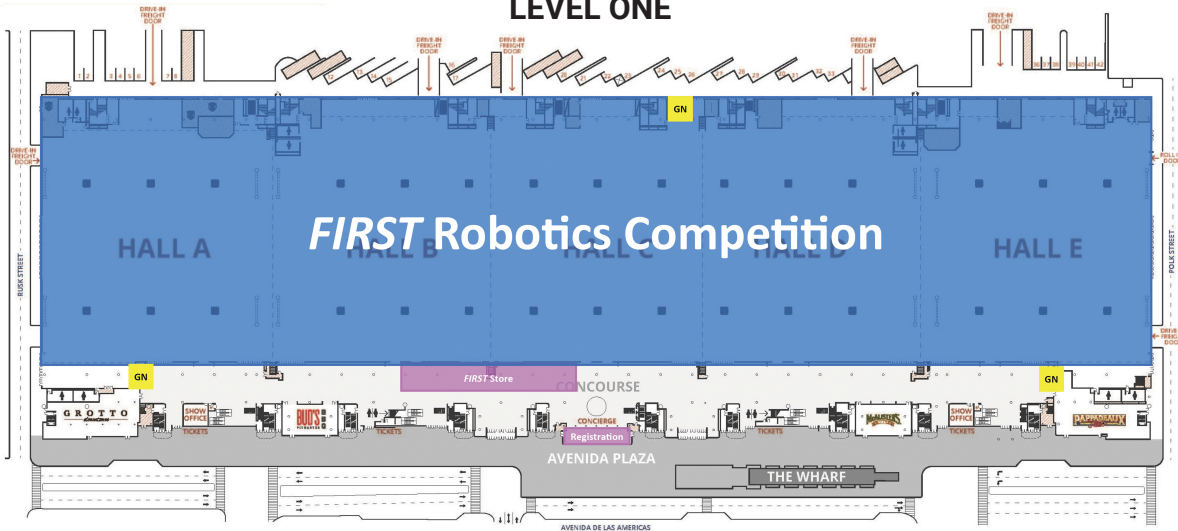

FIRST 2024 CHAMPIONSHIP

PRESENTED BY

BAE SYSTEMS

GEORGE R. BROWN CONVENTION CENTER MAP + FLOOR PLANS

LEVEL ONE

LEVEL TWO

LEVEL THREE

FIRST® CHAMPIONSHIP EVENT SCHEDULE

TUESDAY, APRIL 16

TIME	EVENT	LOCATION
3:00PM - 6:30PM	FIRST® Tech Challenge Team Check-In, Robot Help Desk	GRB L3

WEDNESDAY, APRIL 17

TIME	EVENT	LOCATION
6:00AM - 6:00PM	FIRST® Store Open	GRB L1
7:00AM - 7:00PM	FIRST Tech Challenge Pits Open	GRB L3
10:00AM - 4:00PM	FIRST® Innovation Faire	GRB L2
10:00AM - 6:45PM	FIRST Championship Conferences	GRB L3
11:00AM - 4:30PM	FIRST® LEGO® League Pits Open	GRB L3
2:00PM - 7:30PM	FIRST® Robotics Competition Pits Open	GRB L1
5:10PM - 6:45PM	FIRST Tech Challenge Game Action	GRB L3
6:00PM - 8:00PM	FIRST Championship Block Party - Silent Disco	Avenidas Plaza

THURSDAY, APRIL 18

TIME	EVENT	LOCATION
6:00AM - 6:00PM	FIRST Store Open	GRB L1
7:00AM - 4:30PM	FIRST LEGO League Challenge Pits Open and Game Action	GRB L3
7:00AM - 6:30PM	FIRST Robotics Competition Pits and Game Action	GRB L1
7:30AM - 6:30PM	FIRST Tech Challenge Pits Open and Game Action	GRB L3
8:00AM - 4:45PM	FIRST Championship Conferences	GRB L3
10:00AM - 4:00PM	FIRST Innovation Faire	GRB L2
10:00AM - 4:00PM	Family Engagement Zone Activities Open	GRB L3
12:00PM - 4:00PM	FIRST LEGO League Explore Festival Open	GRB L3
6:00PM - 8:00PM	FIRST Championship Block Party - Live Band Karaoke	Avenidas Plaza

FRIDAY, APRIL 19

TIME	EVENT	LOCATION
6:00AM - 6:00PM	FIRST Store Open	GRB L1
7:00AM - 5:00PM	FIRST LEGO League Challenge Pits Open and Game Action	GRB L3
7:00AM - 6:30PM	FIRST Robotics Competition Pits and Game Action	GRB L1
7:30AM - 6:00PM	FIRST Tech Challenge Pits Open and Game Action	GRB L3
8:00AM - 4:45PM	FIRST Championship Conferences	GRB L3
9:00AM - 4:00PM	FIRST LEGO League Explore Festival Open	GRB L3
10:00AM - 4:00PM	FIRST Innovation Faire	GRB L2
10:00AM - 4:00PM	Family Engagement Zone Activities Open	GRB L3
6:00PM - 8:00PM	FIRST Championship Block Party	Avenidas Plaza