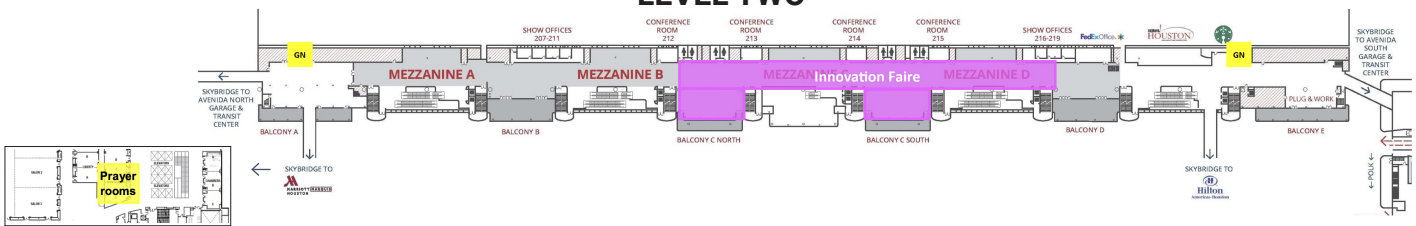

FIRST 2024 CHAMPIONSHIP

PRESENTED BY

BAE SYSTEMS

GEORGE R. BROWN CONVENTION CENTER MAP + FLOOR PLANS

LEVEL ONE

LEVEL TWO

LEVEL THREE