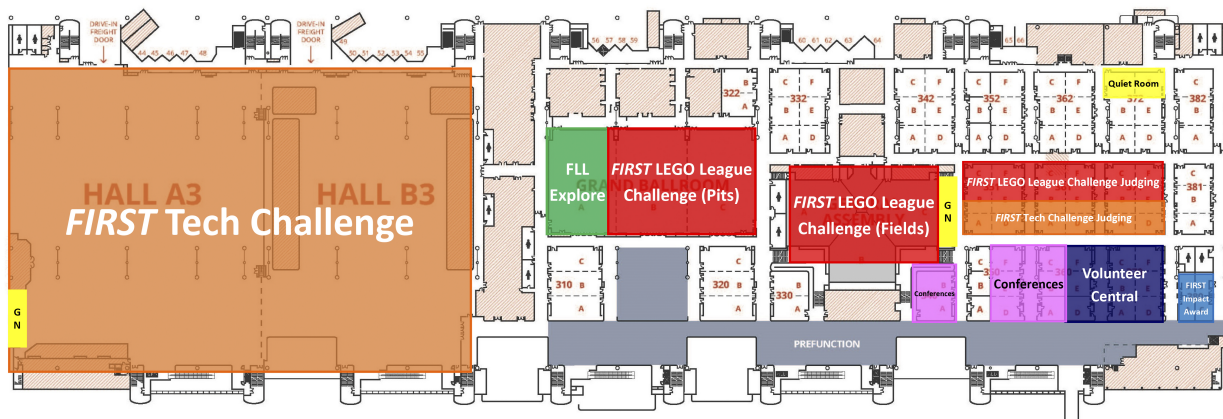

FIRST 2024 CHAMPIONSHIP

PRESENTED BY

BAE SYSTEMS

GEORGE R. BROWN CONVENTION CENTER MAP + FLOOR PLANS

LEVEL ONE

LEVEL TWO

LEVEL THREE

FIRST® CHAMPIONSHIP EVENT SCHEDULE

TUESDAY, APRIL 16

TIME	EVENT	LOCATION
3:00PM - 6:30PM	FIRST® Tech Challenge Team Check-In, Robot Help Desk	GRB L3

WEDNESDAY, APRIL 17

TIME	EVENT	LOCATION
6:00AM - 6:00PM	FIRST® Store Open	GRB L1
7:00AM - 7:00PM	FIRST Tech Challenge Pits Open	GRB L3
10:00AM - 4:00PM	FIRST® Innovation Faire	GRB L2
10:00AM - 6:45PM	FIRST Championship Conferences	GRB L3
11:00AM - 4:30PM	FIRST® LEGO® League Pits Open	GRB L3
2:00PM - 7:30PM	FIRST® Robotics Competition Pits Open	GRB L1
5:10PM - 6:45PM	FIRST Tech Challenge Game Action	GRB L3
6:00PM - 8:00PM	FIRST Championship Block Party - Silent Disco	Avenidas Plaza

THURSDAY, APRIL 18

TIME	EVENT	LOCATION
6:00AM - 6:00PM	FIRST Store Open	GRB L1
7:00AM - 4:30PM	FIRST LEGO League Challenge Pits Open and Game Action	GRB L3
7:00AM - 6:30PM	FIRST Robotics Competition Pits and Game Action	GRB L1
7:30AM - 6:30PM	FIRST Tech Challenge Pits Open and Game Action	GRB L3
8:00AM - 4:45PM	FIRST Championship Conferences	GRB L3
10:00AM - 4:00PM	FIRST Innovation Faire	GRB L2
10:00AM - 4:00PM	Family Engagement Zone Activities Open	GRB L3
12:00PM - 4:00PM	FIRST LEGO League Explore Festival Open	GRB L3
6:00PM - 8:00PM	FIRST Championship Block Party - Live Band Karaoke	Avenidas Plaza

FRIDAY, APRIL 19

TIME	EVENT	LOCATION
6:00AM - 6:00PM	FIRST Store Open	GRB L1
7:00AM - 5:00PM	FIRST LEGO League Challenge Pits Open and Game Action	GRB L3
7:00AM - 6:30PM	FIRST Robotics Competition Pits and Game Action	GRB L1
7:30AM - 6:00PM	FIRST Tech Challenge Pits Open and Game Action	GRB L3
8:00AM - 4:45PM	FIRST Championship Conferences	GRB L3
9:00AM - 4:00PM	FIRST LEGO League Explore Festival Open	GRB L3
10:00AM - 4:00PM	FIRST Innovation Faire	GRB L2
10:00AM - 4:00PM	Family Engagement Zone Activities Open	GRB L3
6:00PM - 8:00PM	FIRST Championship Block Party	Avenidas Plaza